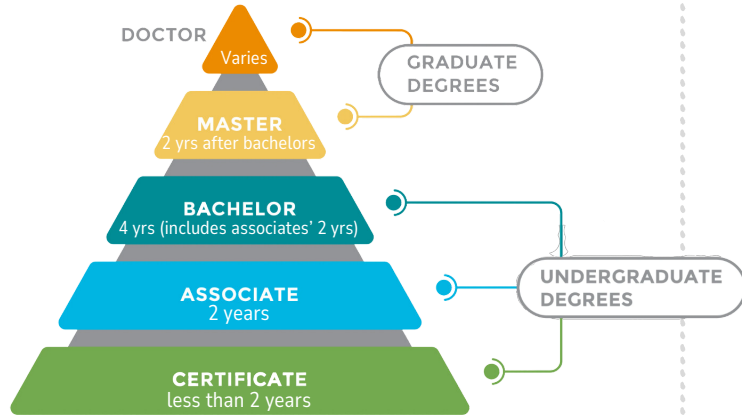

Quick Higher Education Guide

TYPES OF DEGREES & CERTIFICATIONS

*completion estimates are based on full time enrollment

TYPES OF FIN AID

Federal Aid
(Pell Grant, Loans, Military Benefits)

State Aid
(AR Lottery)

College Aid
(Scholarships by the college)

Private Aid
(Orgs, churches, businesses)

DOCS NEEDED FOR COLLEGE ENROLLMENT

Previous Schools' Transcripts

ACCUPLACER Test Scores

Shot Records (MMRs)

SCORE

REQUIREMENT

USEFUL WEBSITES

ONETonline.org
Career exploration and job analysis

MyNextMove.org
Aptitude test and career options

ualr.edu/trio/scholarship-search/
Comprehensive list of scholarships

nces.ed.gov/collegenavigator/
Filter tool to narrow down colleges

Studentaid.gov
Financial literacy, FAFSA and loans