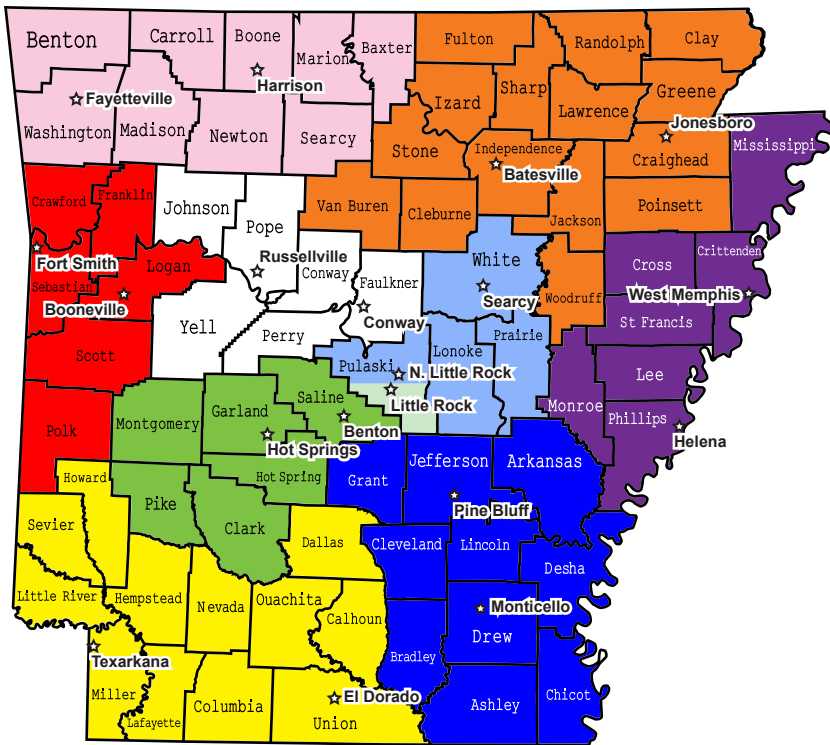

# Arkansas Rehabilitation Services Field Office Map

Arkansas Division of  
Workforce Services  
Arkansas Rehabilitation Services

## Field Services Leadership

**Carl Daugherty**, Chief of Field Services  
**Gaye Jones-Washington**, Deputy Chief of Field Services  
**Vacant**, Deputy of Field Operations  
**Kimberly Clayborn**, Deputy of Field Operations  
**Kristen Sutterfield**, Rehabilitation Program Manager

**El Dorado:** Ouachita, Calhoun, Dallas, Union, Columbia

**Fayetteville:** Benton, Washington, Madison

**Fort Smith:** Crawford, Sebastian

**Harrison:** Baxter, Boone, Marion, Newton, Searcy, Carroll

**Helena:** Lee, Phillips, Monroe

**North Little Rock:** Pulaski [north], Lonoke, Prairie

**Pine Bluff:** Jefferson, Cleveland, Grant, Arkansas

**Russellville:** Johnson, Yell, Pope

**Searcy:** White

**Texarkana:** Howard, Lafayette, Nevada, Hempstead, Miller, Sevier, Little River