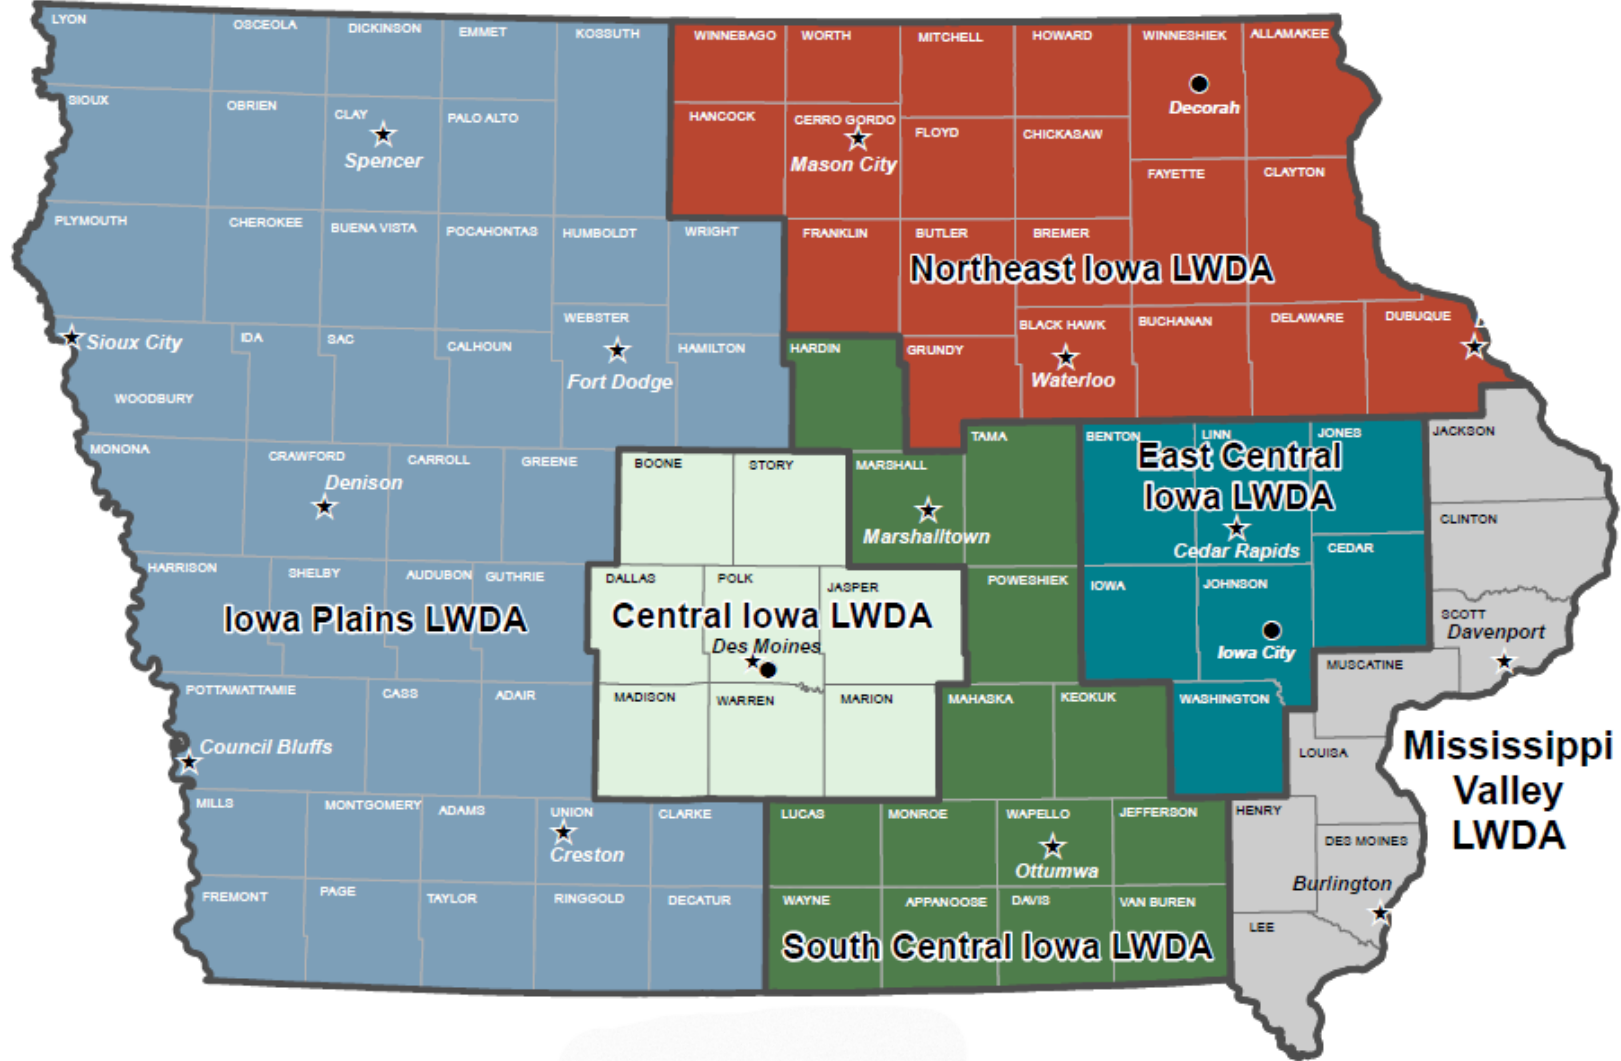

# Iowa's Workforce System

Michelle McNertney, Workforce Services Division Administrator

# IWD Organizational Chart

# WFS Organizational Chart

# Local Workforce Development Area Map

★ IowaWORKS Center ● IowaWORKS Satellite Office

Iowa Workforce  
Development