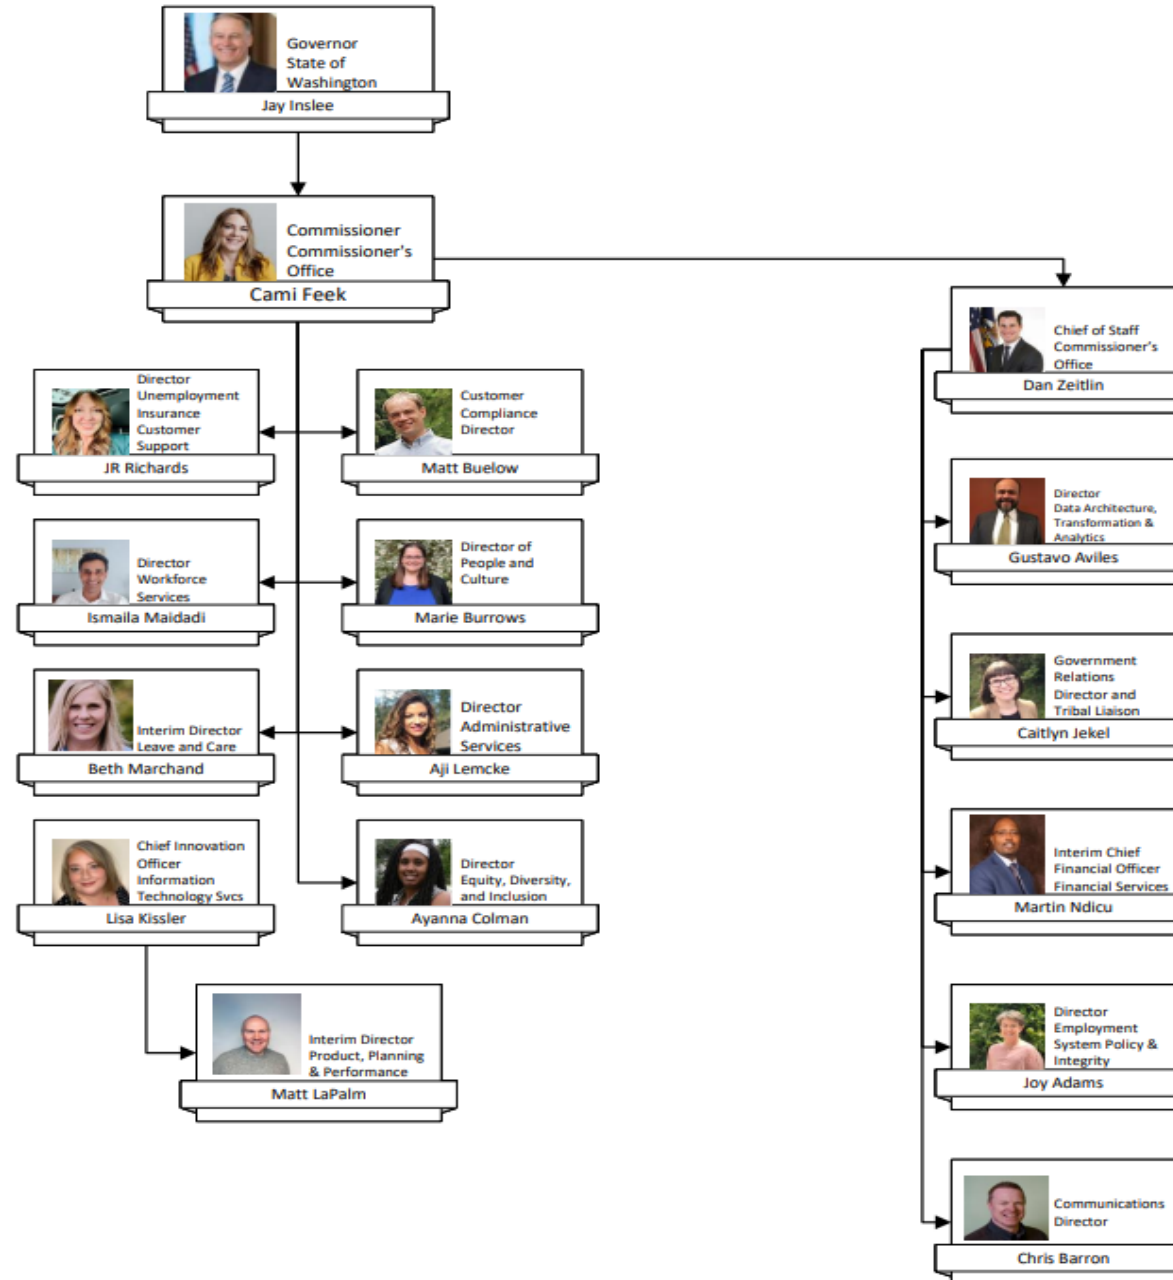

WASHINGTON'S WORKFORCE SYSTEM

Ismaila Maidadi, Workforce Services Division Director

Employment Security Department
WASHINGTON STATE

A proud partner of the AmericanJobCenter network

ESD Executive Leadership Team

Workforce Services Division

Centers | Affiliate sites

North Sound Region

Jessica Barr
Regional Director
Michelle Wilson
Regional Operations Manager

Central Sound Region

Norton Sweet
Regional Director
Teri Holme
Regional Operations Manager

Southwest Coastal Region

Joe Vansyckle
Regional Director
Kendall King
Regional Operations Manager

Central Region

Todd Wurl
Regional Director
Sandra Pieti
Regional Operations Manager

Eastern Region

John Dickson
Regional Director
Michelle Griffith
Regional Operations Manager