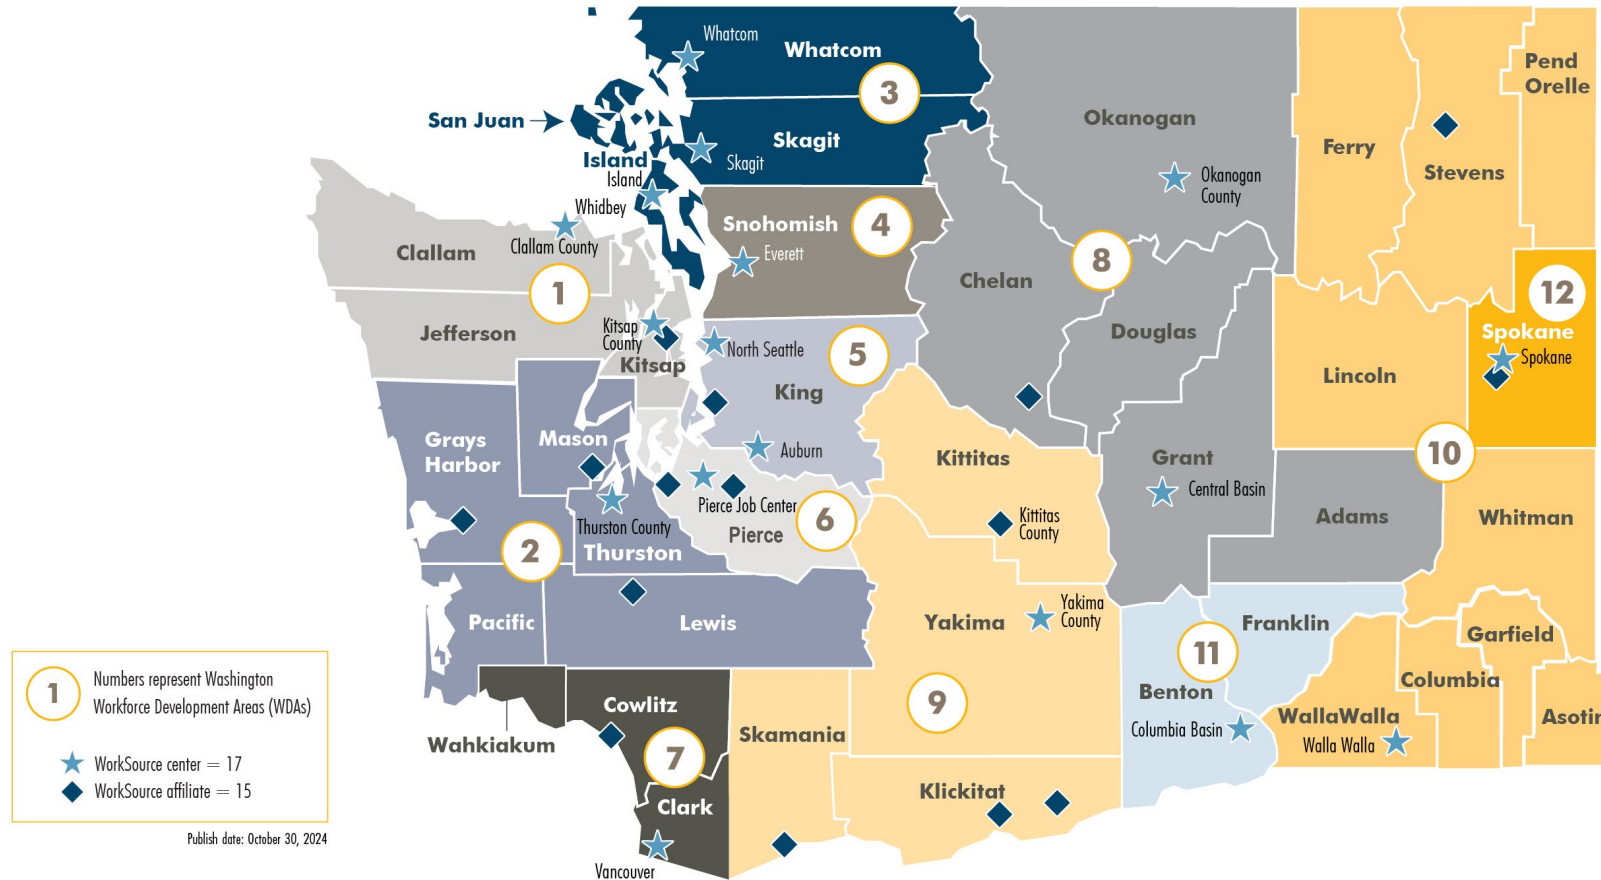

WASHINGTON'S WORKFORCE SYSTEM

Ismaila Maidadi, Workforce Services Division Director

Employment Security Department
WASHINGTON STATE

A proud partner of the AmericanJobCenter network

ESD Executive Leadership Team

Workforce Services Division

Centers | Affiliate sites

North Sound Region

Jessica Barr
Regional Director
Michelle Wilson
Regional Operations Manager

Central Sound Region

Norton Sweet
Regional Director
Teri Holme
Regional Operations Manager

Southwest Coastal Region

Joe Vansyckle
Regional Director
Kendall King
Regional Operations Manager

Central Region

Todd Wurl
Regional Director
Sandra Pieti
Regional Operations Manager

Eastern Region

John Dickson
Regional Director
Michelle Griffith
Regional Operations Manager