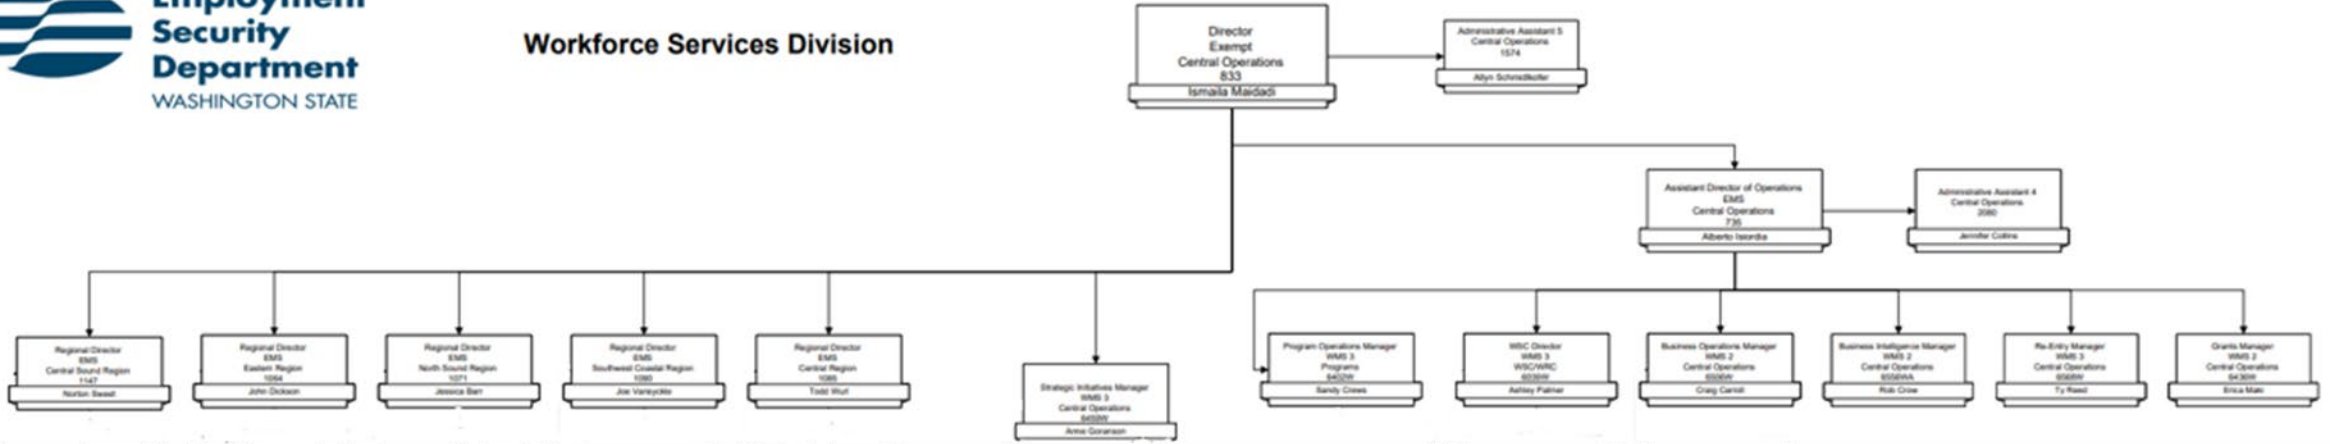

Workforce Services Division